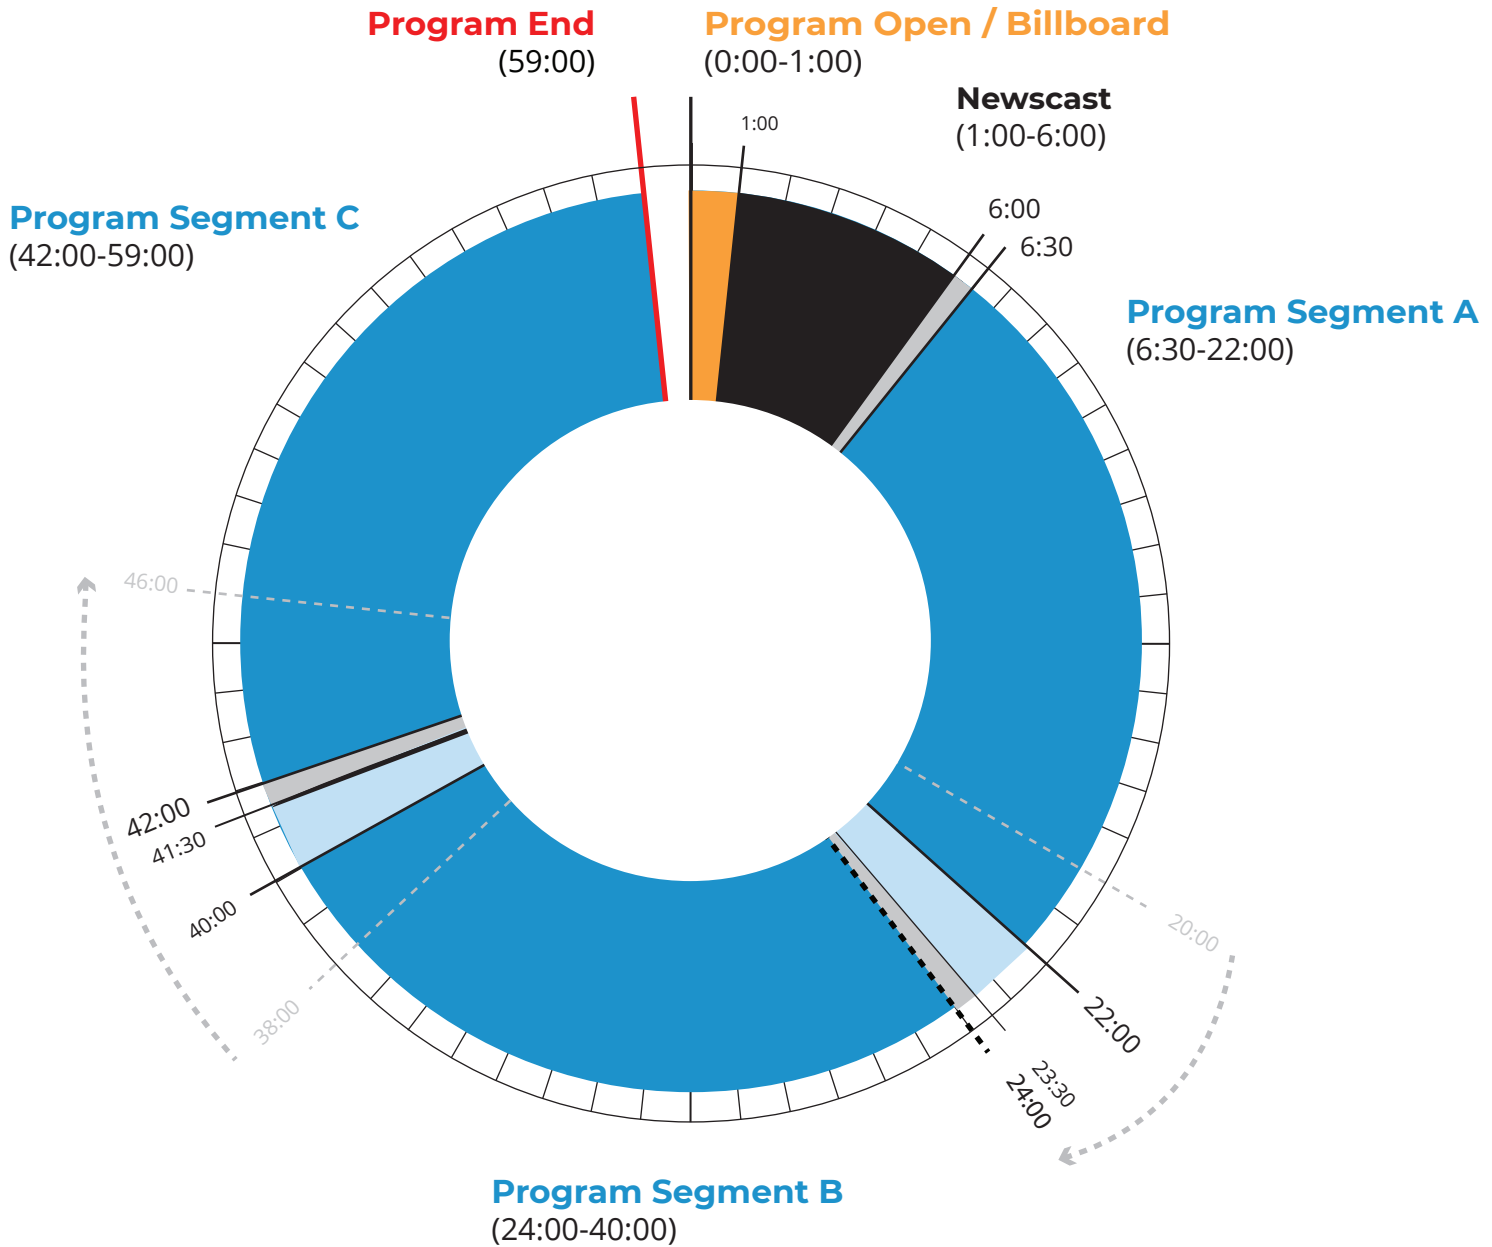

SNAP JUDGMENT

Radio Program Clock Snap Judgment (00:00 - 59:00)

Floating Break 1 (90 seconds) and the adjacent funder occurs between 20:00 & 24:00

Floating Break 2 (90 seconds) and the adjacent funder occurs between 38:00 & 46:00

Check rundown for exact times

- Break
- Funding Credit
- Newscast