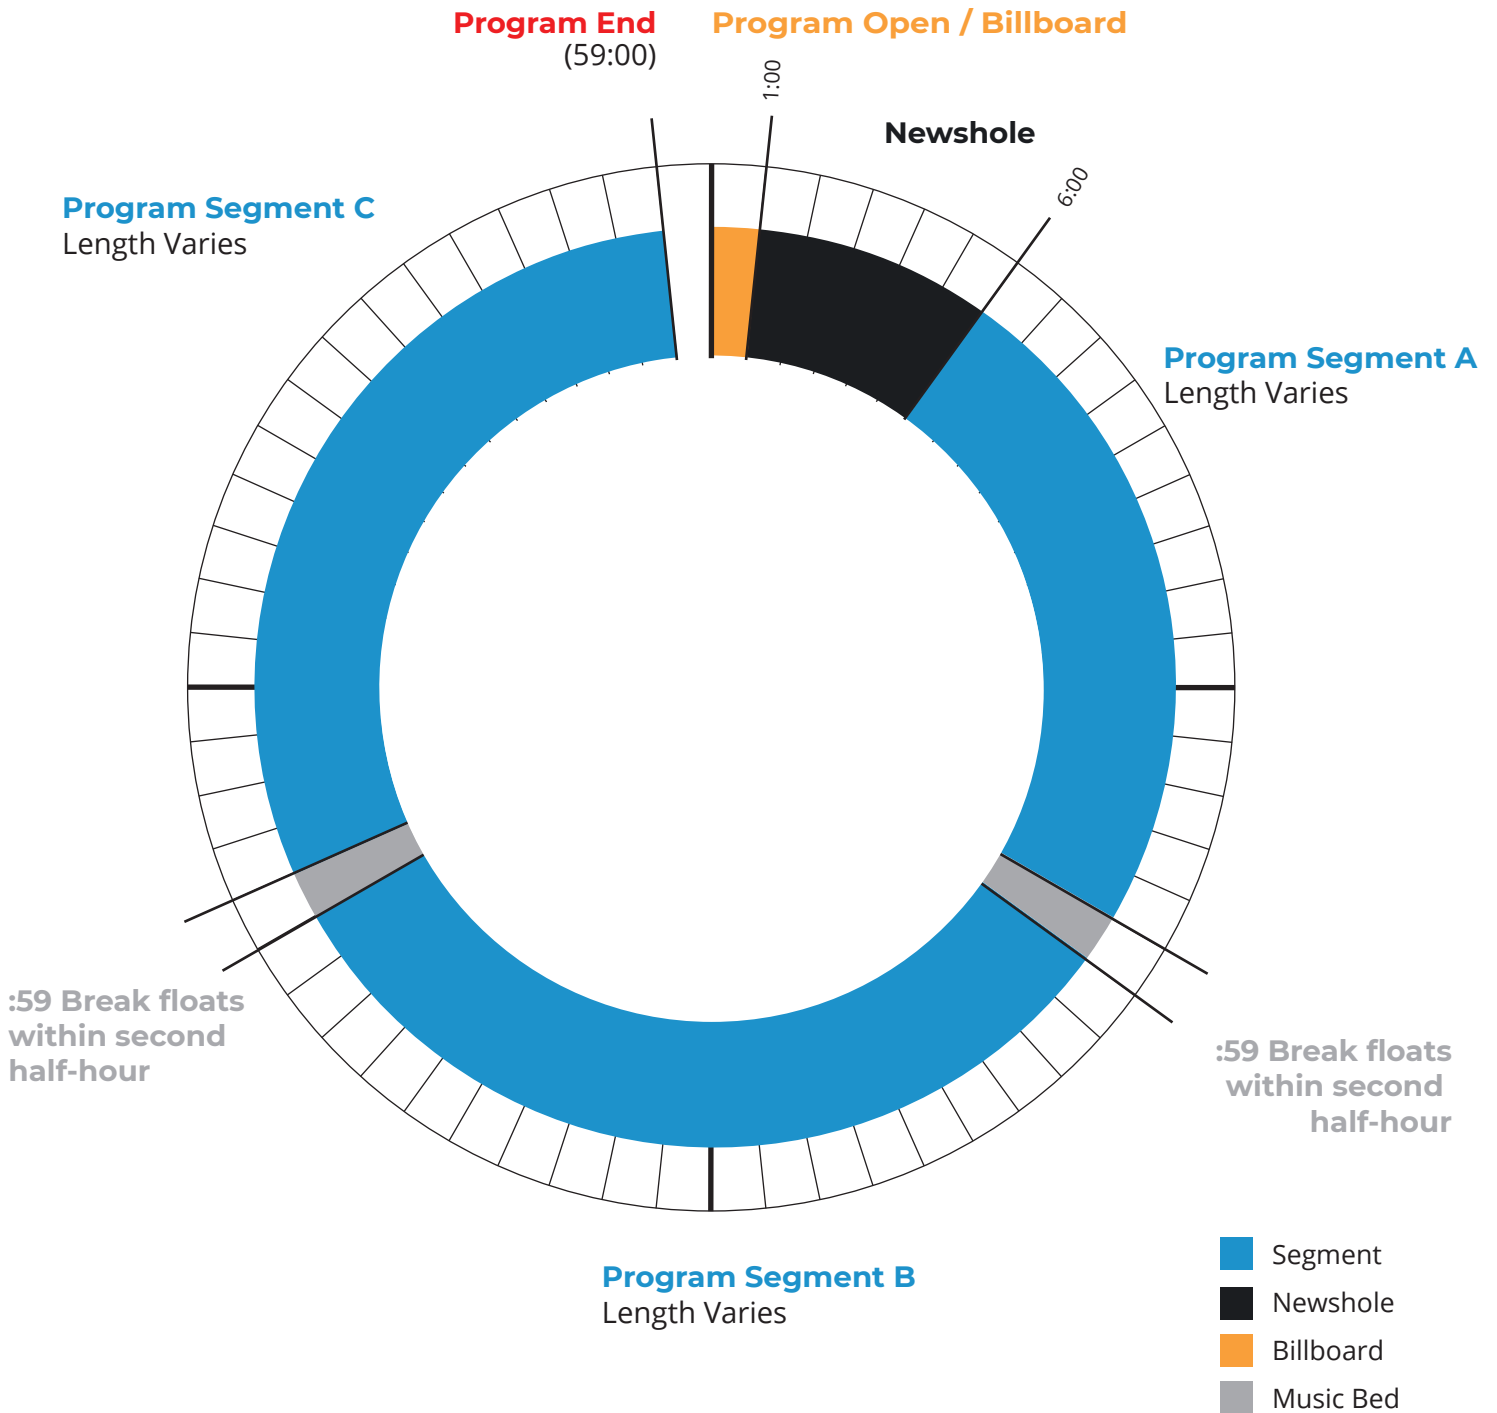

Radio Program Clock

Reveal (00:00 - 59:00)

Each of the programs is 59 minutes long (unless otherwise noted), is newscast compatible, and includes two 1-minute floating ID breaks.