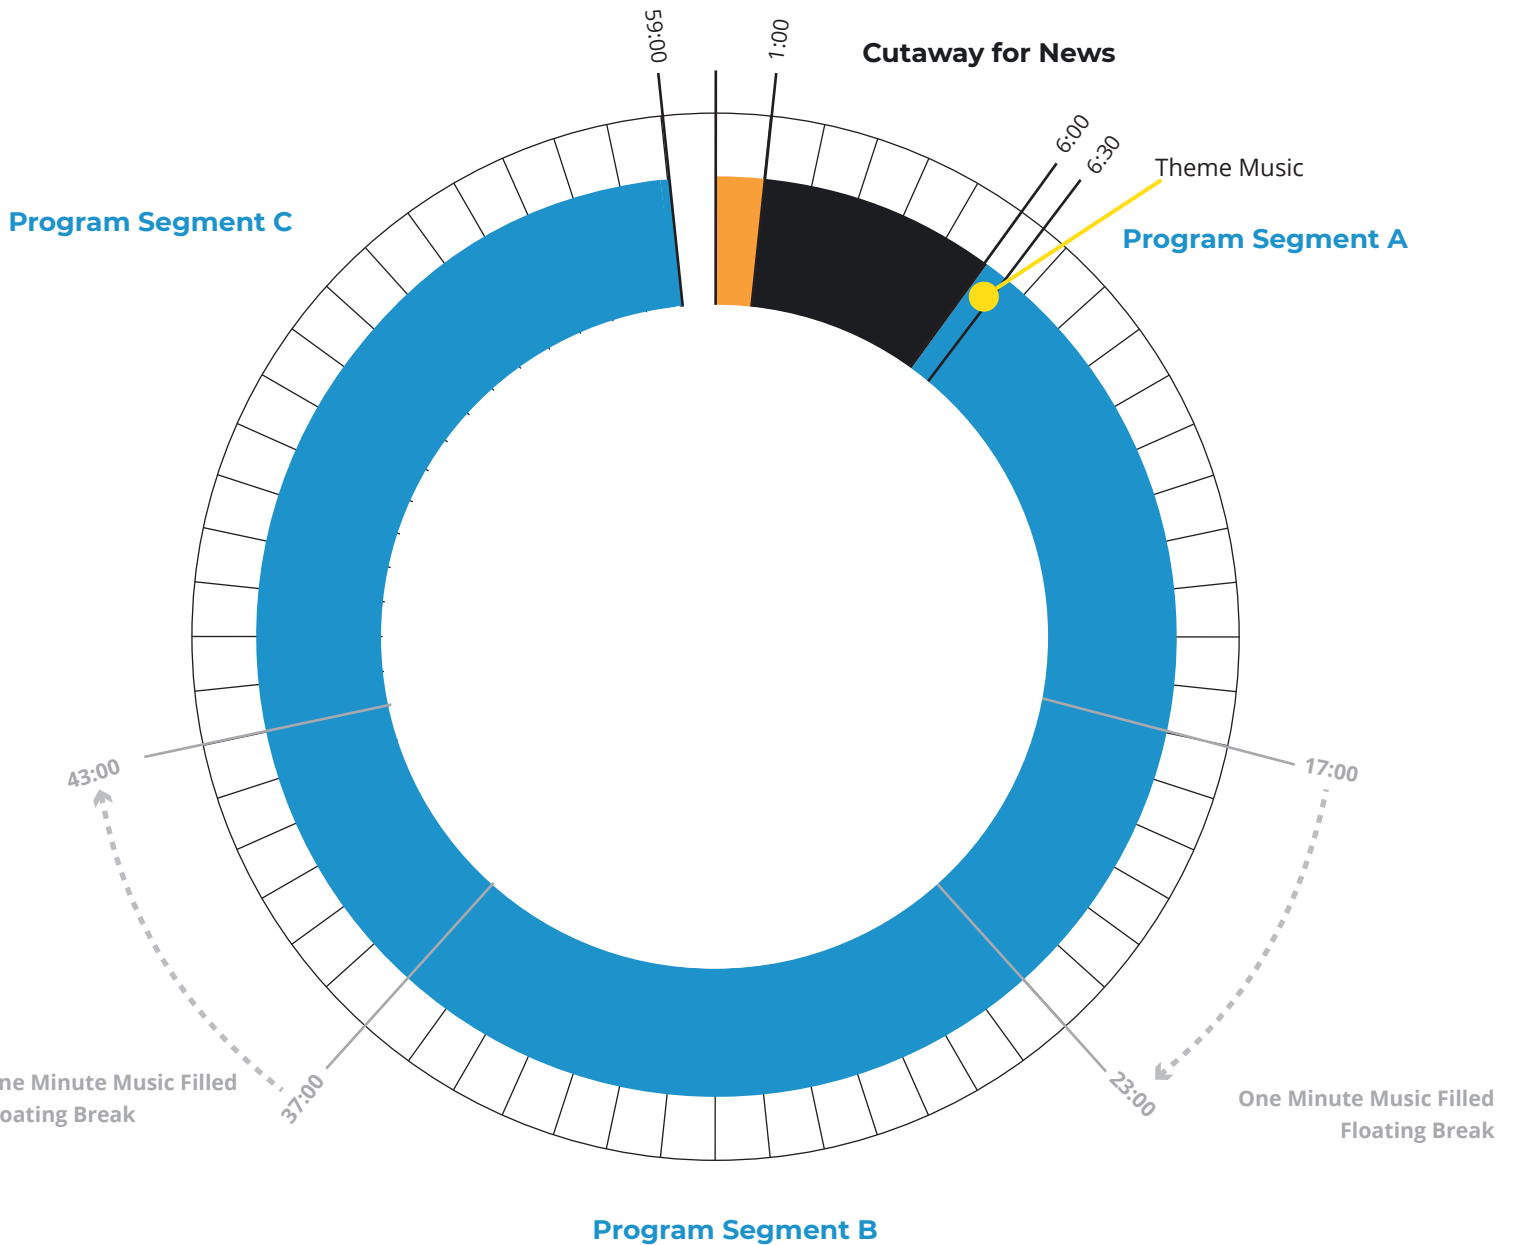

Radio Program Clock

Living on Earth (00:00 - 59:00)

Program End

Program Open / Billboard

Each "Living on Earth" program is 59 minutes long, with a 5-minute news cutaway, and two 1-minute floating breaks. The breaks occur at approximately 20 minutes and 40 minutes into the hour.

- Segment
- Cutaway for News
- Billboard