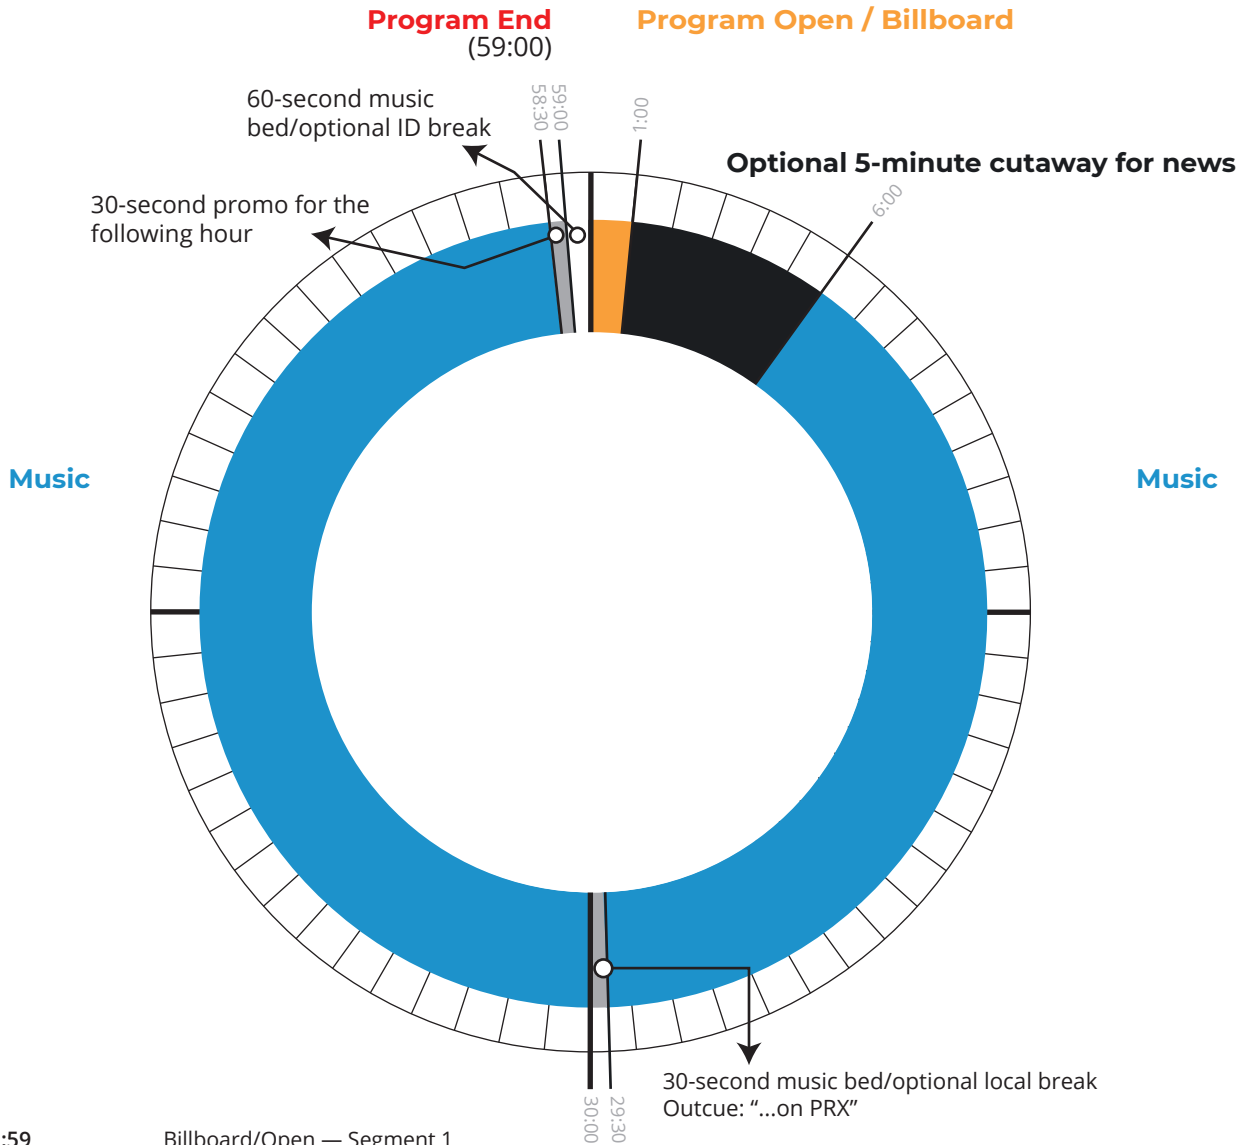

Radio Program Clock

Echoes Hour One (00:00 - 59:00)

HOUR 1

0:00:00-0:00:59

Billboard/Open — Segment 1
 In — :05 music + "You're hearing Echoes."
 Out — "on Echoes" + no fade

0:01:00-0:05:59

Opening track/Optional news cutaway — Segment 2
 In — (variable)
 Out — music fade

0:06:00-0:29:30

Program — Segment 3
 In — :05 music + "You're hearing Echoes."
 Out — "PRX" + :05-:10 music fade.

0:29:30-0:30:00

Music Bed/Optional station cutaway — Segment 4

0:30:00-0:58:29

Program — Segment 5
 In — :05 music + "You're hearing Echoes, and I'm John Diliberto"
 Out — "PRX affiliate stations" + :10 fade

0:58:30-0:58:59

Promo for hour two of Echoes — Segment 6
 Outcue — "... on PRX."

0:59:00-0:59:59

Music Bed/Optional station cutaway — Segment 7

- Segment
- Newscast
- Billboard
- Music Bed